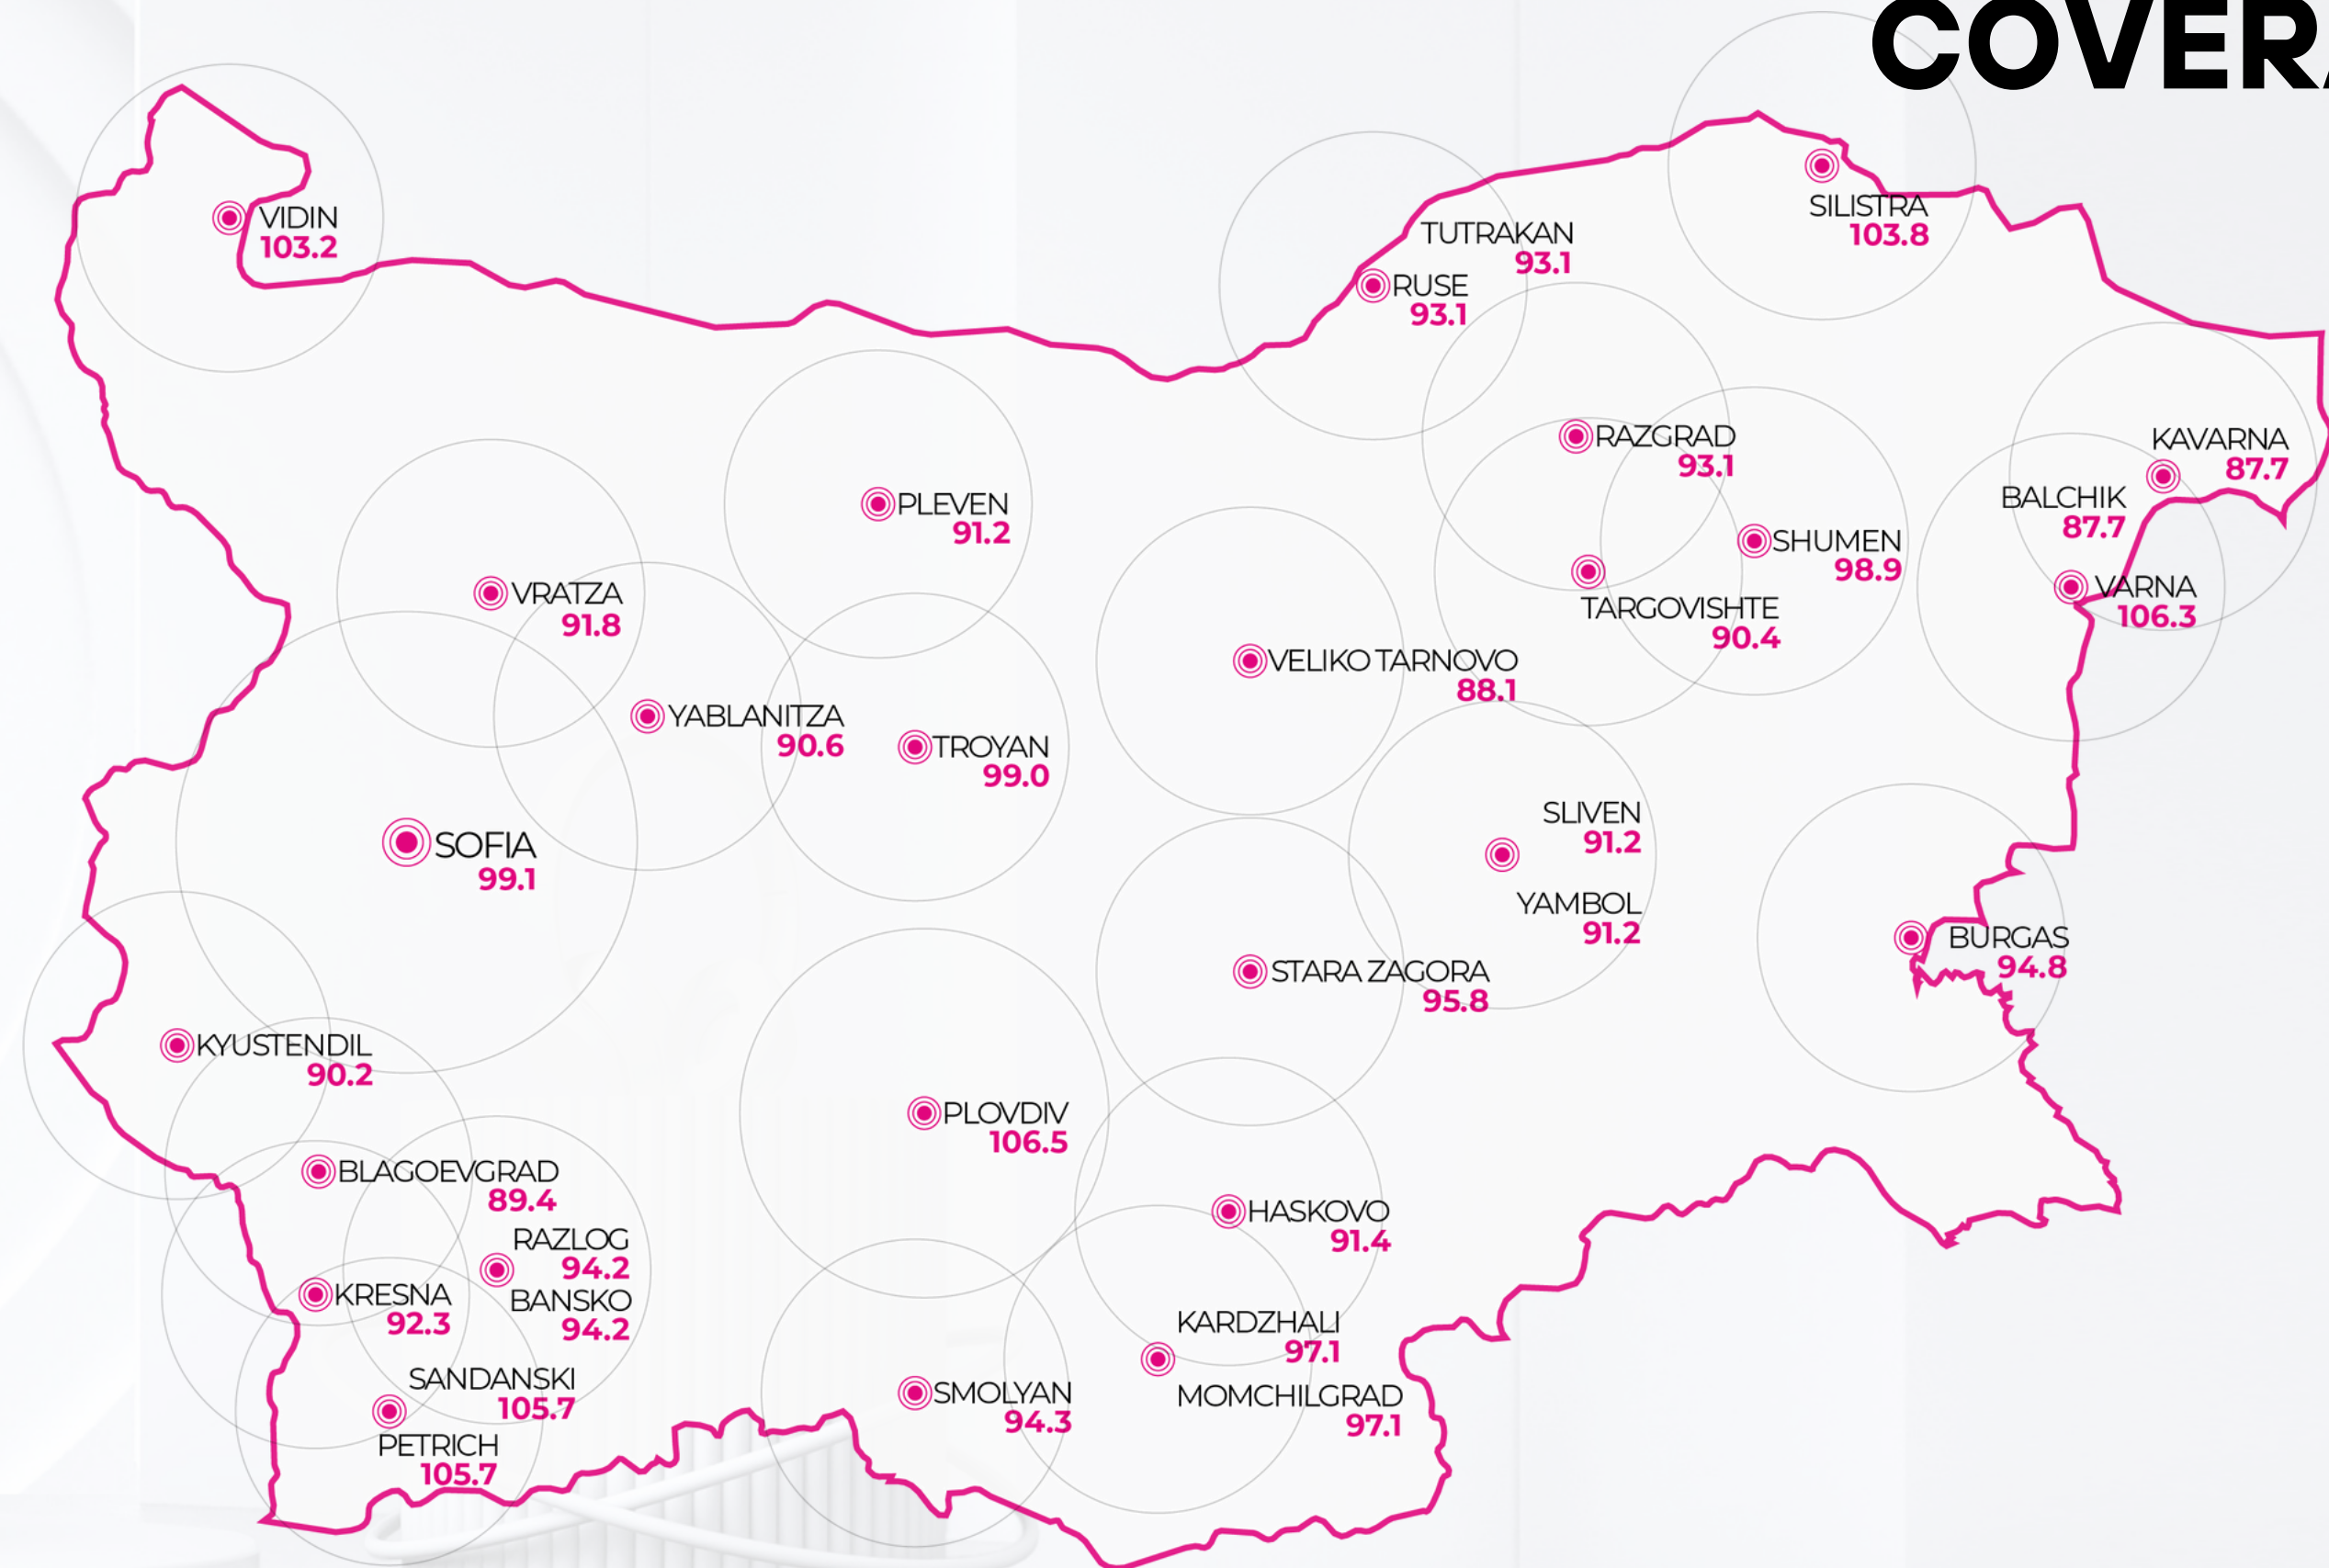

Rate card VESELINA RADIO 2025

effective as of 1 January 2025

VESELINA RADIO	MONDAY - SUNDAY (30 seconds)				
	07:00 - 11:00	11:00 - 16:00	16:00 - 19:00	19:00 - 23:00	23:00 - 07:00
National coverage	225	180	225	95	95
Sofia	75	55	75	35	35
Plovdiv, Smolyan	25	19	25	14	14
Burgas	25	19	25	14	14
Varna, Balchik, Kavarna	25	19	25	14	14
Ruse, Tutrakan, Silistra, Razgrad, Shumen, Targovishte	25	19	25	14	14
Pleven, Veliko Tarnovo, Vidin, Vratsa, Yablanitsa, Troyan	25	19	25	14	14
Haskovo, Kardzhali, Momchilgrad	23	18	23	12	12
Stara Zagora, Blagoevgrad, Kyustendil, Sandanski, Petrich, Kresna, Bansko, Razlog	23	18	23	12	12
Yambol, Sliven	23	18	23	12	12

Coefficient scale for a length other than 30 seconds											
Length up to	5 sec	10 sec	15 sec	20 sec	25 sec	35 sec	40 sec	45 sec	50 sec	55 sec	60 sec
Coefficient	50%	60%	75%	85%	95%	115%	130%	145%	160%	175%	190%

Fixed time: +20%

Fixed first or last position in a commercial break : +30%

Fixed second or penultimate position in a commercial break: +20%

Co-advertising (additional brands) +20%

All prices are in BGN, VAT excluded

10 Nedelcho Bonchev str., Sofia

Phone: +359 877 90 1000

office@novaradiogroup.bg