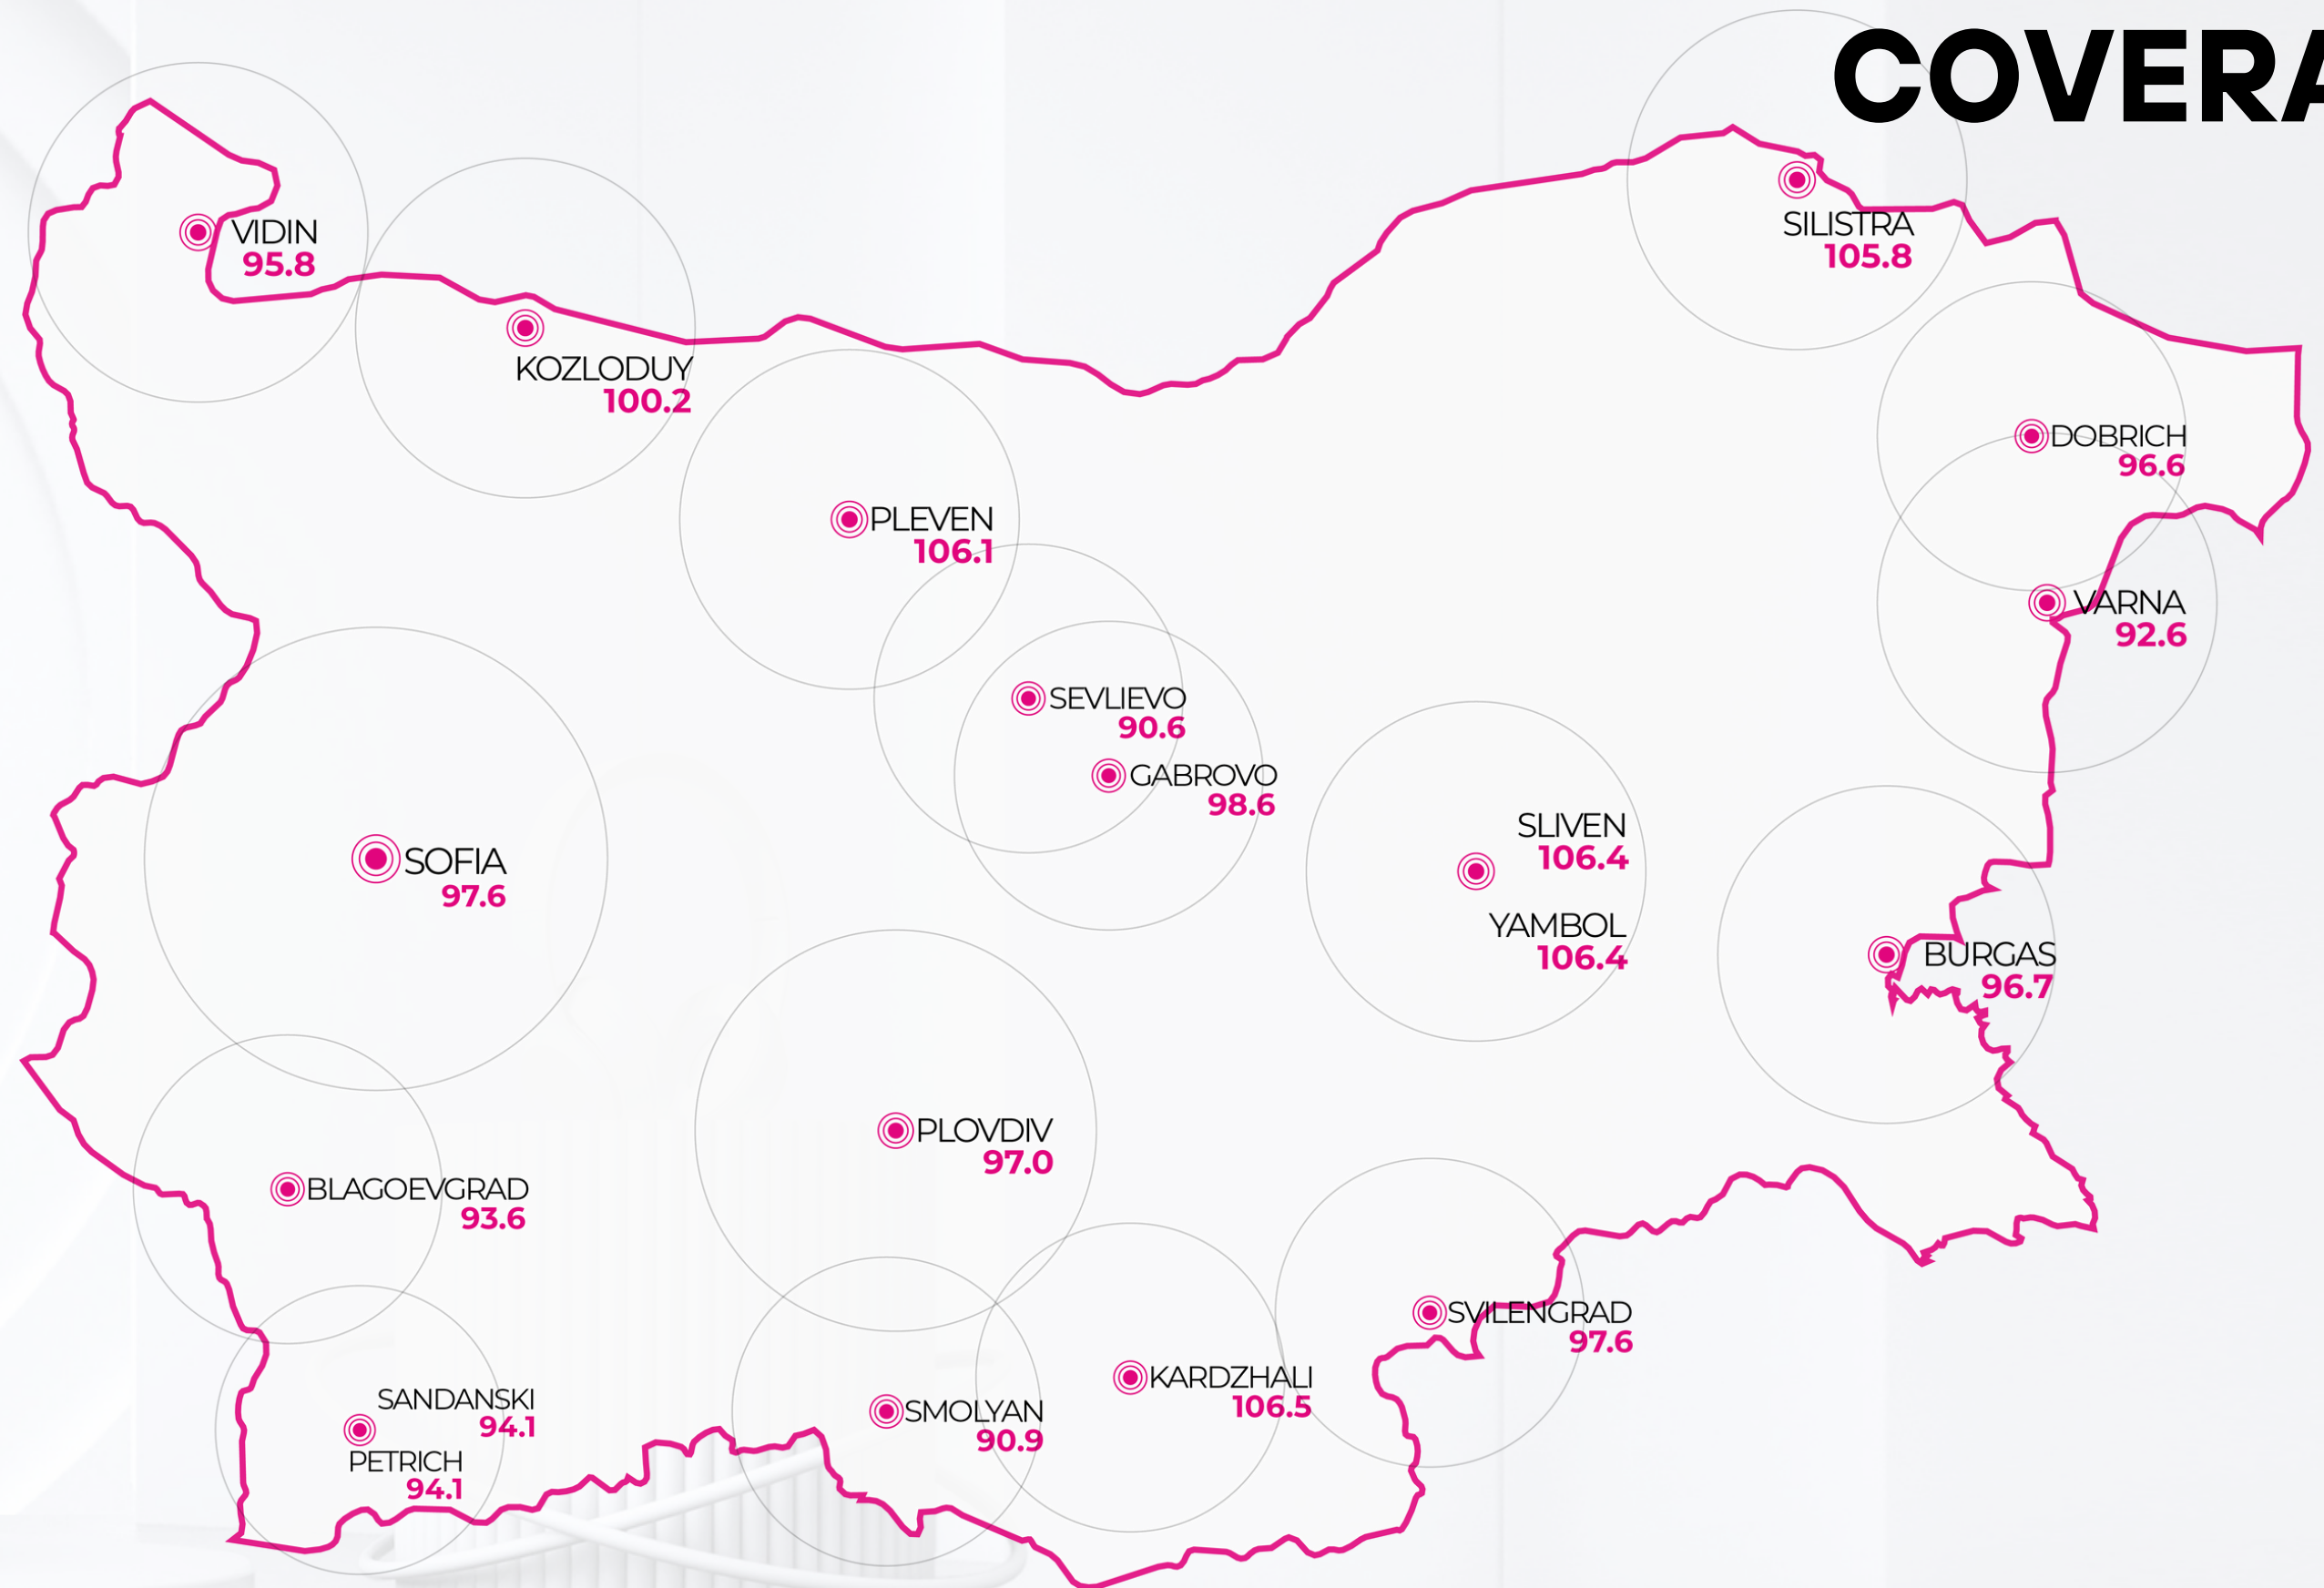

Rate card VITOSHA RADIO 2025

effective as of 1 January 2025

VITOSHA RADIO	MONDAY - SUNDAY (30 seconds)				
	07:00 - 11:00	11:00 - 16:00	16:00 - 19:00	19:00 - 23:00	23:00 - 07:00
National coverage	190	135	170	45	45
Sofia	100	70	85	25	25
Plovdiv, Smolyan, Blagoevgrad, Petrich, Sandanski	23	17	22	7	7
Burgas, Sliven, Yambol, Kardzhali, Svilengrad	23	17	22	7	7
Varna, Dobrich, Silistra	23	17	22	7	7
Pleven, Vidin, Gabrovo, Sevlievo, Kozloduy	23	17	22	7	7

Length up to	Coefficient scale for a length other than 30 seconds										
	5 sec	10 sec	15 sec	20 sec	25 sec	35 sec	40 sec	45 sec	50 sec	55 sec	60 sec
Coefficient	50%	60%	75%	85%	95%	115%	130%	145%	160%	175%	190%

Fixed time: +20%

Fixed first or last position in a commercial break : +30%

Fixed second or penultimate position in a commercial break: +20%

Co-advertising (additional brands) +20%

All prices are in BGN, VAT excluded

COVERAGE

10 Nedelcho Bonchev str., Sofia

Phone: +359 877 90 1000

office@novaradiogroup.bg