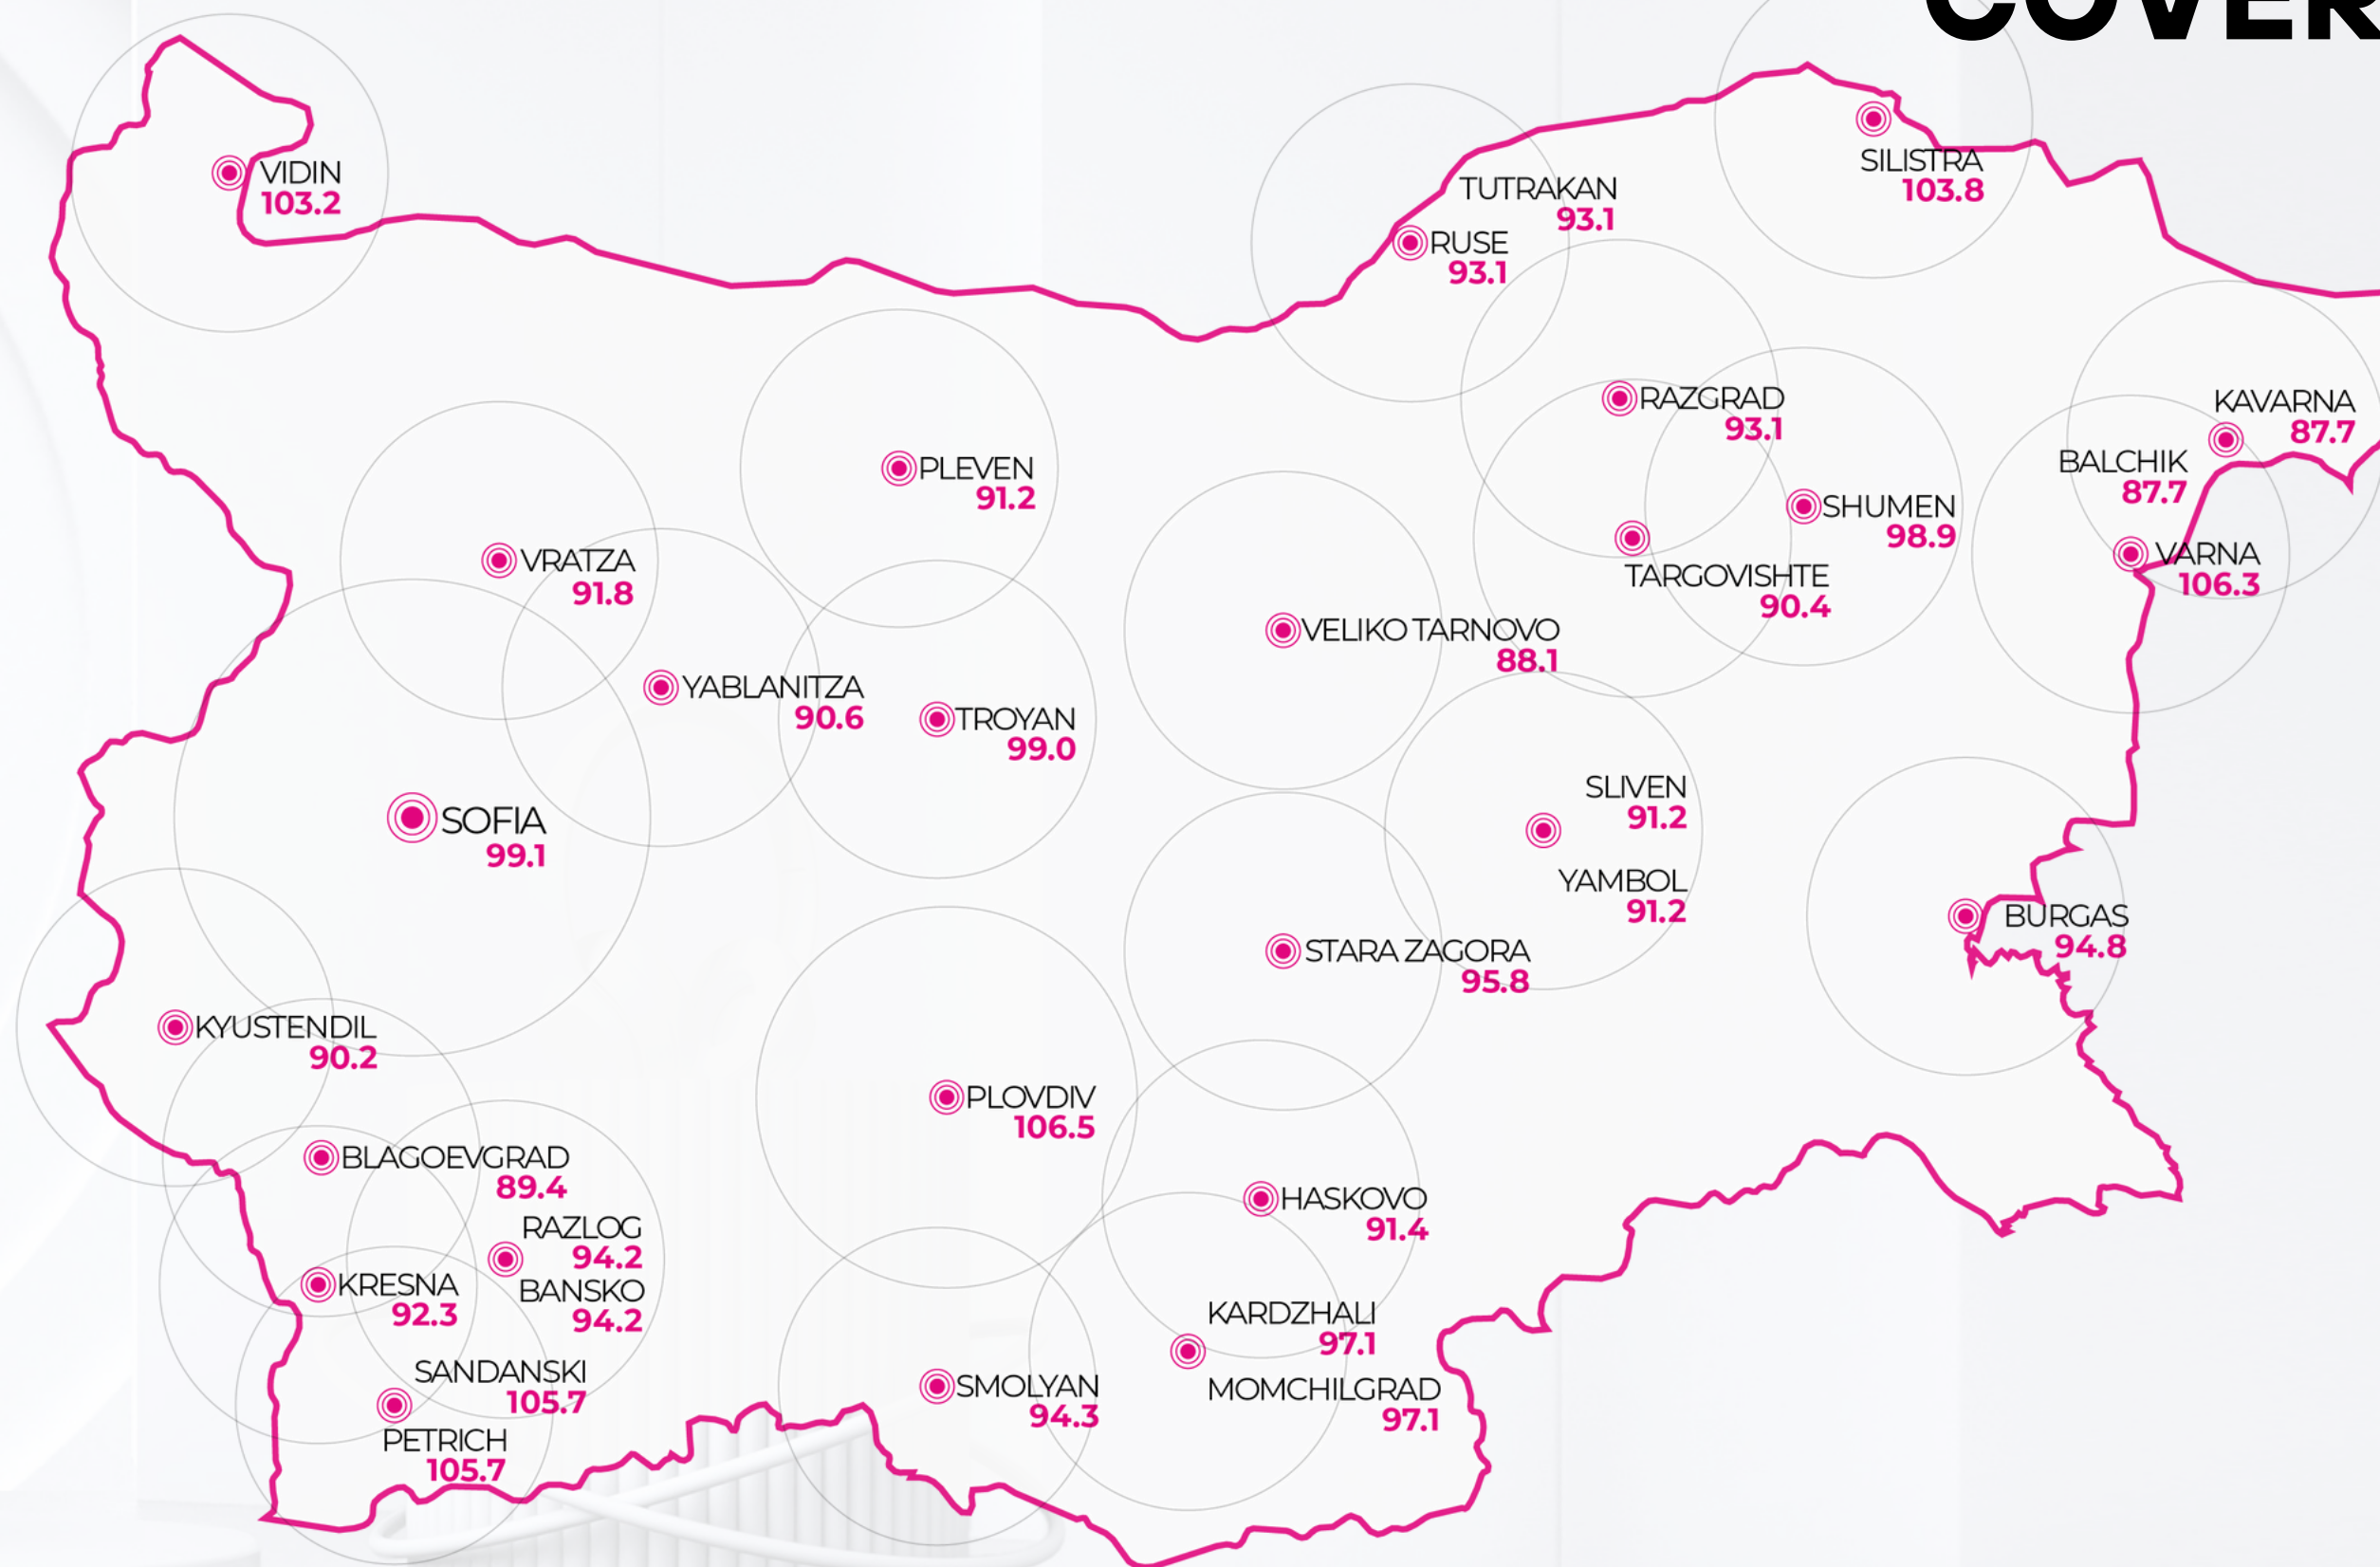

Rate card VESELINA RADIO 2024

effective as of 1 January 2024

VESELINA RADIO	MONDAY - SUNDAY (30 seconds)				
	07:00 - 11:00	11:00 - 16:00	16:00 - 19:00	19:00 - 23:00	23:00 - 07:00
National coverage	210	165	210	90	90
Sofia	70	50	70	30	30
Plovdiv, Smolyan	24	18	24	13	13
Burgas	24	18	24	13	13
Varna, Balchik, Kavarna	24	18	24	13	13
Ruse, Tutrakan, Silistra, Razgrad, Shumen, Targovishte	24	18	24	13	13
Pleven, Veliko Tarnovo, Vidin, Vratsa, Yablanitsa, Troyan	24	18	24	13	13
Haskovo, Kardzhali, Momchilgrad	22	17	22	11	11
Stara Zagora, Blagoevgrad, Kyustendil, Sandanski, Petrich, Kresna, Bansko, Razlog	22	17	22	11	11
Yambol, Sliven	22	17	22	11	11

Coefficient scale for a length other than 30 seconds											
Length up to	5 sec	10 sec	15 sec	20 sec	25 sec	35 sec	40 sec	45 sec	50 sec	55 sec	60 sec
Coefficient	50%	60%	75%	85%	95%	115%	130%	145%	160%	175%	190%

Fixed time: +20%

Fixed first or last position in a commercial break : +30%

Fixed second or penultimate position in a commercial break: +20%

Co-advertising (additional brands) +20%

All prices are in BGN, VAT excluded

10 Nedelcho Bonchev str., Sofia

Phone: +359 877 90 1000

office@novaradiogroup.bg