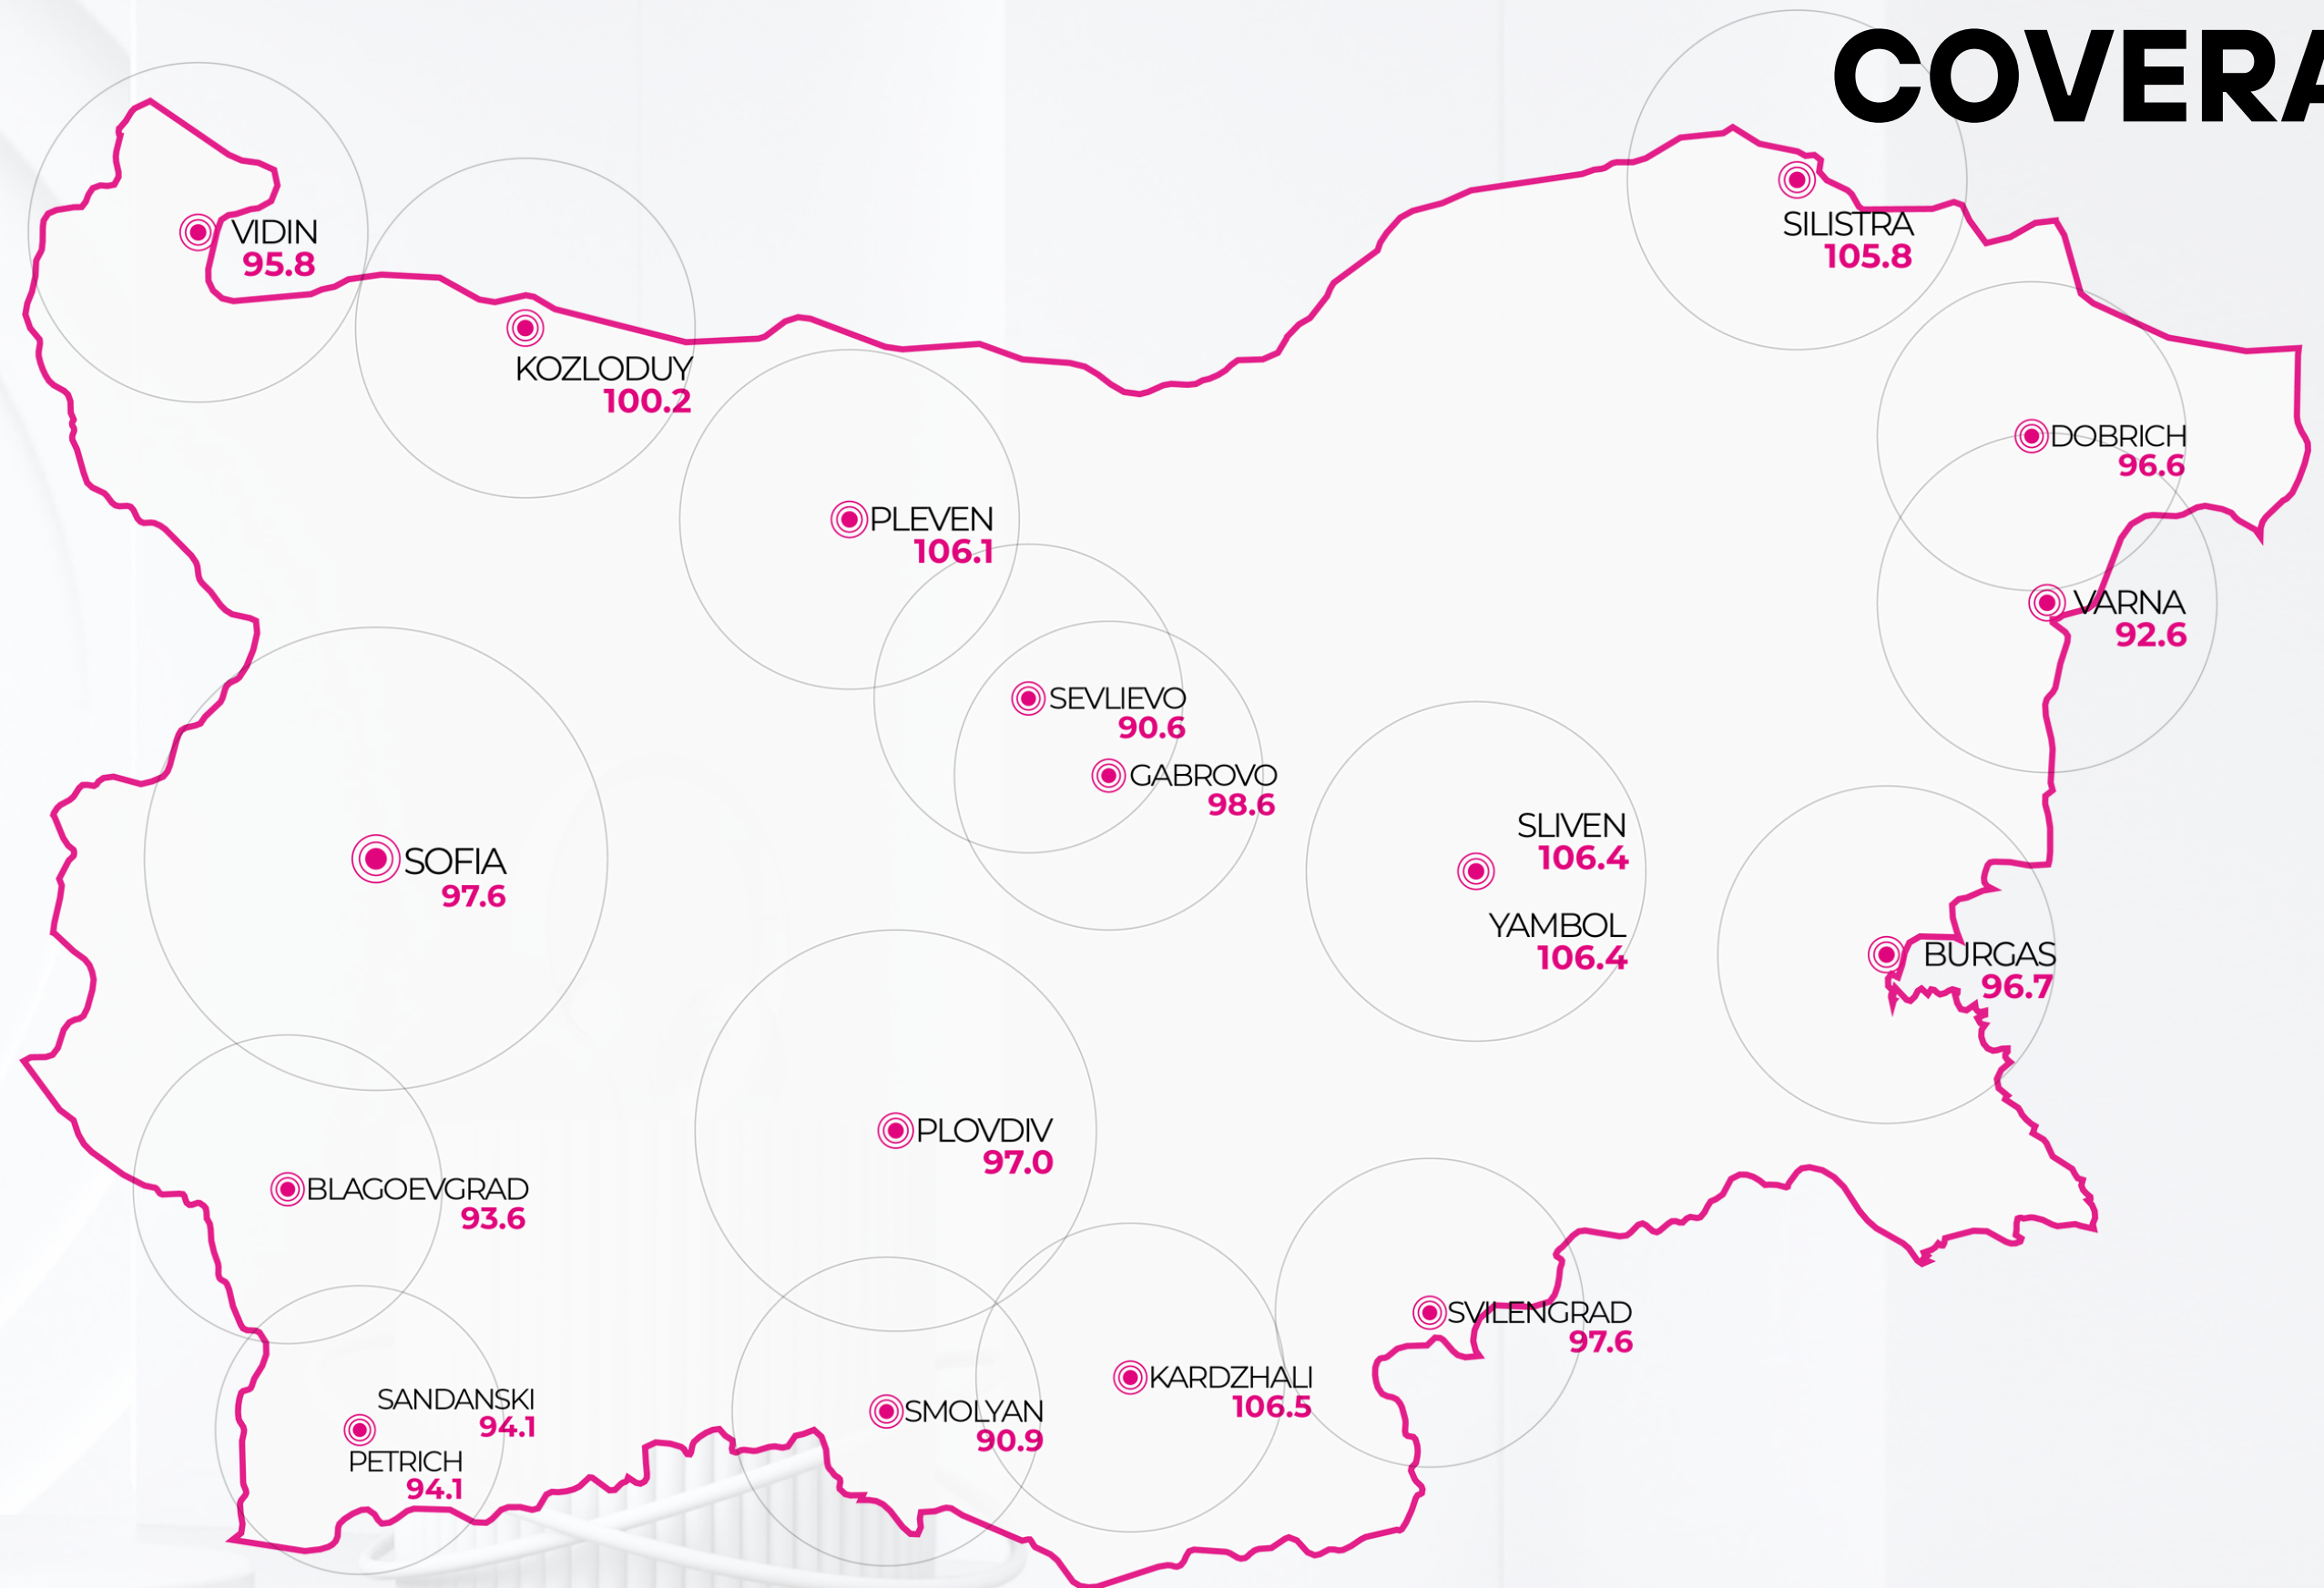

COVERAGE

10 Nedelcho Bonchev str., Sofia

Phone: +359 877 90 1000

office@novaradiogroup.bg